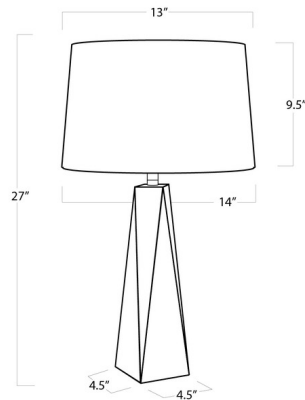

By Regina Andrew

Description

The Angelica Table Lamp clear and sculptural body lends itself to a variety of interior settings. Sold, hand polished Crystal composes the Angelica's base while hints of Polished Nickel hardware add a pop of contrast. Topped with a tapered White Natural Linen shade. UL listed.

Specifications

COLOR White
BODY FINISH Crystal
WATTAGE 150W
DIMMER Included
DIMENSIONS 13"W x 26.5"H x 13"D
BULB NOT INCLUDED 1 x A19 3-Way/Medium (E26)/150W/120V Incandescent
OTHER BULB OPTIONS 1 x A19 3-Way/Medium (E26)/120V LED
COUNTRY OF ORIGIN China

Technical Information

PRODUCT DIMENSIONS Cord Length: 96"

Shown in crystal / white

CLICK TO VIEW PRODUCT

Notes: