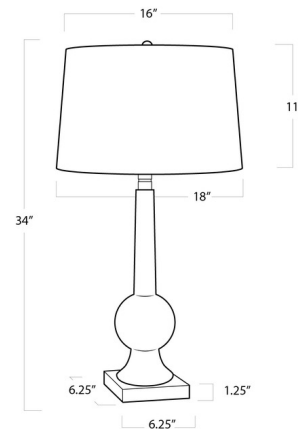

Description

The Stowe Table Lamp clear and sculptural body lends itself to a variety of interior settings. Sold, hand polished Crystal composes the Angelica's base while hints of Polished Nickel hardware add a pop of contrast. Topped with a tapered White Natural Linen shade. UL listed.

Specifications

COLOR	White
BODY FINISH	Crystal
WATTAGE	150W
DIMMER	N/A
DIMENSIONS	18"W x 34"H x 18"D
BULB NOT INCLUDED	1 x A19/Medium (E26)/150W/120V Incandescent
OTHER BULB OPTIONS	1 x A19/Medium (E26)/120V LED
COUNTRY OF ORIGIN	China

Technical Information

PRODUCT DIMENSIONS	Cord Length: 96"
--------------------	------------------

Shown in crystal / white

CLICK TO VIEW PRODUCT

Notes: