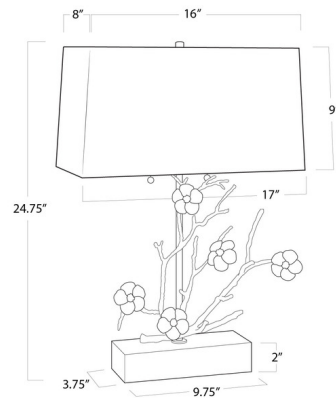

Specifications

COLOR White
BODY FINISH Gold
WATTAGE 200W
DIMMER N/A
DIMENSIONS 17"W x 24.75"H x 8"D
BULB NOT INCLUDED 2 x A19/Medium (E26)/100W/120V Incandescent
OTHER BULB OPTIONS 2 x A19/Medium (E26)/120V LED
COUNTRY OF ORIGIN China

Technical Information

PRODUCT DIMENSIONS Cord Length: 96"

Shown in gold / white

CLICK TO VIEW PRODUCT

Notes: