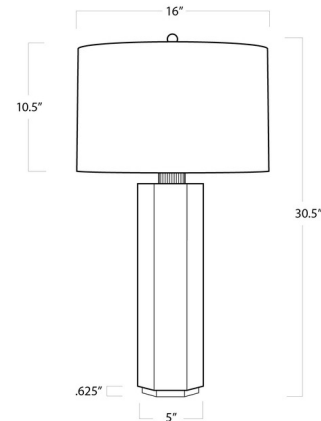

Description

The Gear Table Lamp extrudes a modern sense of elegance through its material and geometric design. A hexagonal base, constructed of Alabaster, is fitted with Natural Brass hardware and topped with a White Linen Drum shade. Place this angular masterpiece in the living room, dining room or bedroom to elevate your aesthetic. UL listed.

Specifications

COLOR White
BODY FINISH Alabaster
WATTAGE 150W
DIMMER Included
DIMENSIONS 16"W x 30.5"H x 16"D
BULB NOT INCLUDED 1 x A19 3-Way/Medium (E26)/150W/120V Incandescent
OTHER BULB OPTIONS 1 x A19 3-Way/Medium (E26)/120V LED
COUNTRY OF ORIGIN China

Technical Information

PRODUCT DIMENSIONS Cord Length: 96"

Shown in alabaster / white

CLICK TO VIEW PRODUCT

Notes: