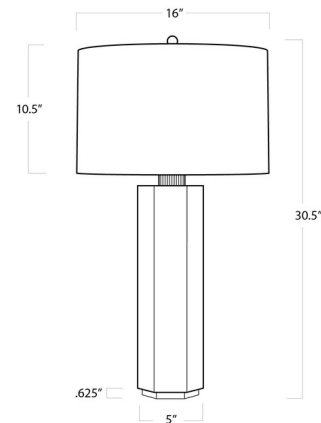

### Description

The Gear Table Lamp extrudes a modern sense of elegance through its material and geometric design. A hexagonal base, constructed of Alabaster, is fitted with Natural Brass hardware and topped with a White Linen Drum shade. Place this angular masterpiece in the living room, dining room or bedroom to elevate your aesthetic. UL listed.

### Specifications

COLOR . . . . . White  
BODY FINISH . . . . . Alabaster  
WATTAGE . . . . . 150W  
DIMMER . . . . . Included  
DIMENSIONS . . . . . 16"W x 30.5"H x 16"D  
BULB NOT INCLUDED . . . . . 1 x A19 3-Way/Medium (E26)/150W/120V Incandescent  
OTHER BULB OPTIONS . . . . . 1 x A19 3-Way/Medium (E26)/120V LED  
COUNTRY OF ORIGIN . . . . . China

### Technical Information

PRODUCT DIMENSIONS . . . . . Cord Length: 96"

Shown in alabaster / white

CLICK TO VIEW PRODUCT

Notes: