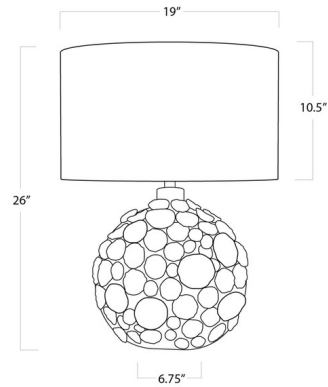

Description

The Lucia Ceramic Table Lamp takes inspiration from stones on the beach. Handcrafted pinched discs cover the Lucia's base and add an alluring texture that's perfect for your coastal retreat. Place in the living room, bedroom, or anyplace where layered lighting is needed. On/off switch located on the lamp's socket. Cord length 8 feet. UL listed.

Shown in blue / white

Specifications

COLOR	White
BODY FINISH	Blue
WATTAGE	150W
DIMMER	Included
DIMENSIONS	19"W x 26"H x 19"D
BULB NOT INCLUDED	1 x A19 3-Way/Medium (E26)/150W/120V Incandescent
OTHER BULB OPTIONS	1 x A19 3-Way/Medium (E26)/120V LED
COUNTRY OF ORIGIN	China