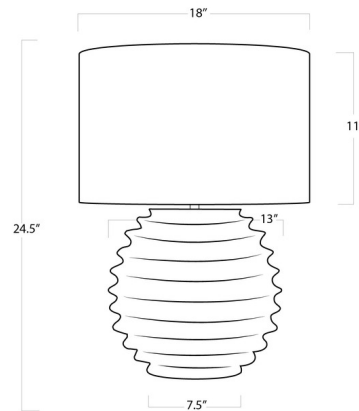

Specifications

COLOR	White
BODY FINISH	White
WATTAGE	150W
DIMMER	Included
DIMENSIONS	18"W x 24.5"H x 18"D
BULB NOT INCLUDED	1 x A19 3-Way/Medium (E26)/150W/120V Incandescent
OTHER BULB OPTIONS	1 x A19 3-Way/Medium (E26)/120V LED
COUNTRY OF ORIGIN	India

Technical Information

PRODUCT DIMENSIONS	Cord Length: 96"
--------------------	------------------

Shown in white / white

CLICK TO VIEW PRODUCT

Notes: