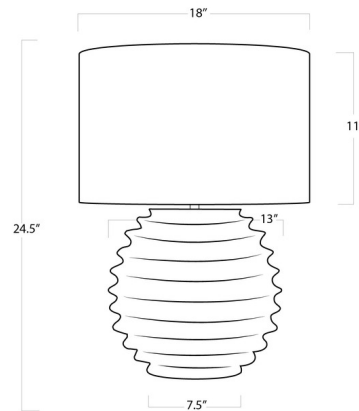

Specifications

COLOR White
BODY FINISH White
WATTAGE 150W
DIMMER Included
DIMENSIONS 18"W x 24.5"H x 18"D
BULB NOT INCLUDED 1 x A19 3-Way/Medium (E26)/150W/120V Incandescent
OTHER BULB OPTIONS 1 x A19 3-Way/Medium (E26)/120V LED
COUNTRY OF ORIGIN India

Technical Information

PRODUCT DIMENSIONS Cord Length: 96"

Shown in white / white

CLICK TO VIEW PRODUCT

Notes: