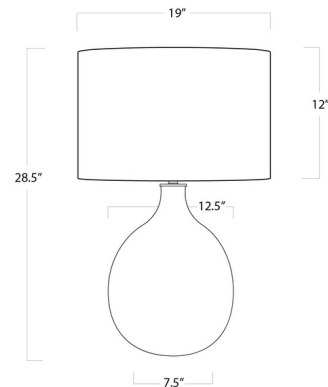

Description

The Biscayne Table Lamp combines nautical charm with modern sensibility. A gracious quatrefoil body has been hand wrapped with Rope to bring a modern-organic or coastal feel to any living or bedroom. Topped with a White Linen Drum shade. UL listed.

Specifications

COLOR White
BODY FINISH Natural
WATTAGE 150W
DIMMER Included
DIMENSIONS 19"W x 28.5"H x 19"D
BULB NOT INCLUDED 1 x A19 3-Way/Medium (E26)/150W/120V Incandescent
OTHER BULB OPTIONS 1 x A19 3-Way/Medium (E26)/120V LED
COUNTRY OF ORIGIN India

Technical Information

PRODUCT DIMENSIONS Cord Length: 96"

Shown in natural / white

CLICK TO VIEW PRODUCT

Notes: