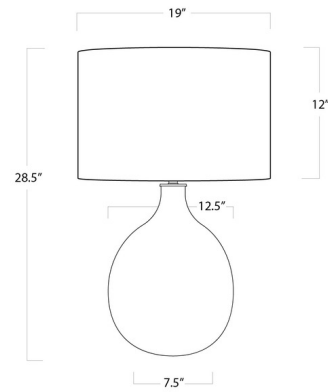

Description

The Biscayne Table Lamp combines nautical charm with modern sensibility. A gracious quatrefoil body has been hand wrapped with Rope to bring a modern-organic or coastal feel to any living or bedroom. Topped with a White Linen Drum shade. UL listed.

Specifications

COLOR White
BODY FINISH Natural
WATTAGE 150W
DIMMER Included
DIMENSIONS 19"W x 28.5"H x 19"D
BULB NOT INCLUDED 1 x A19 3-Way/Medium (E26)/150W/120V Incandescent
OTHER BULB OPTIONS 1 x A19 3-Way/Medium (E26)/120V LED
COUNTRY OF ORIGIN India

Technical Information

PRODUCT DIMENSIONS Cord Length: 96"

Shown in natural / white

CLICK TO VIEW PRODUCT

Notes: