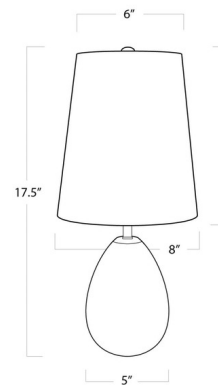

Specifications

COLOR	White
BODY FINISH	Alabaster
WATTAGE	60W
DIMMER	N/A
DIMENSIONS	8"W x 17.5"H x 8"D
BULB NOT INCLUDED	1 x B10/Candelabra (E12)/60W/120V Incandescent
OTHER BULB OPTIONS	1 x B10/Candelabra (E12)/120V LED
COUNTRY OF ORIGIN	China

Technical Information

PRODUCT DIMENSIONS	Cord Length: 96"
--------------------	------------------

Shown in alabaster / white

CLICK TO VIEW PRODUCT

Notes: