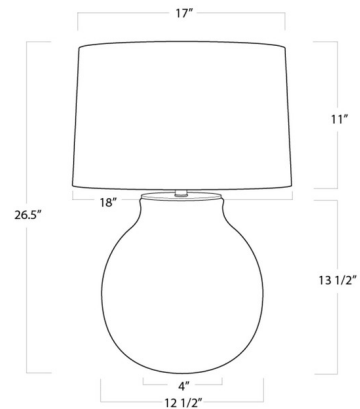

By Regina Andrew

Description

The Hobi Table Lamp has a casual elegance that's perfect for a coastal retreat. A White-washed natural woven pattern highlights this lamp's unique body shape while a White Linen shade tops off the design. Place this organic-charm on the end table or in the bedroom. Features a 3-way cast turn knob. UL listed.

Specifications

COLOR White
BODY FINISH White
WATTAGE 150W
DIMMER Included
DIMENSIONS 18"W x 26.5"H x 18"D
BULB NOT INCLUDED 1 x A19 3-Way/Medium (E26)/150W/120V Incandescent
OTHER BULB OPTIONS 1 x A19 3-Way/Medium (E26)/120V LED
COUNTRY OF ORIGIN China

Technical Information

PRODUCT DIMENSIONS Cord Length: 96"

Shown in white / white

CLICK TO VIEW PRODUCT

Notes: