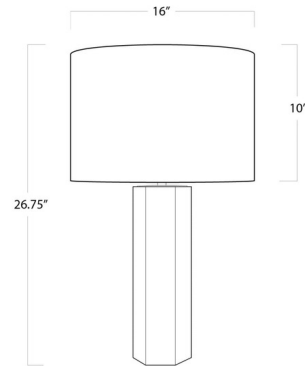

Shown in alabaster / white

Specifications

COLOR	White
BODY FINISH	Alabaster
WATTAGE	150W
DIMMER	Included
DIMENSIONS	16"W x 26.75"H x 16"D
BULB NOT INCLUDED	1 x A19 3-Way/Medium (E26)/150W/120V Incandescent
OTHER BULB OPTIONS	1 x A19 3-Way/Medium (E26)/120V LED
COUNTRY OF ORIGIN	China

Technical Information

PRODUCT DIMENSIONS	Cord Length: 96"
--------------------	------------------

CLICK TO VIEW PRODUCT

Notes: