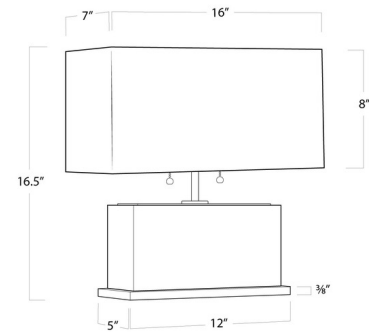

Shown in alabaster / white

Specifications

COLOR	White
BODY FINISH	Alabaster
WATTAGE	100W
DIMMER	N/A
DIMENSIONS	16\"W x 16.5\"H x 7\"D
BULB NOT INCLUDED	1 x A19/Medium (E26)/100W/120V Incandescent
OTHER BULB OPTIONS	1 x A19/Medium (E26)/120V LED
COUNTRY OF ORIGIN	China

Technical Information

PRODUCT DIMENSIONS	Cord Length: 96"
--------------------	------------------

CLICK TO VIEW PRODUCT

Notes: