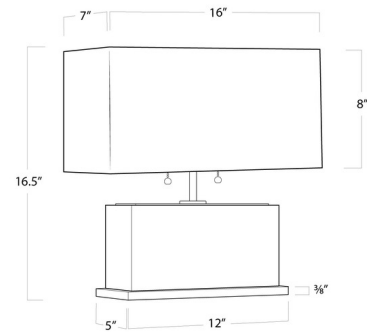

### Specifications

COLOR . . . . . White  
BODY FINISH . . . . . Alabaster  
WATTAGE . . . . . 100W  
DIMMER . . . . . N/A  
DIMENSIONS . . . . . 16"W x 16.5"H x 7"D  
BULB NOT INCLUDED . . . . . 1 x A19/Medium (E26)/100W/120V Incandescent  
OTHER BULB OPTIONS . . . . . 1 x A19/Medium (E26)/120V LED  
COUNTRY OF ORIGIN . . . . . China

### Technical Information

PRODUCT DIMENSIONS . . . . . Cord Length: 96"

CLICK TO VIEW PRODUCT

Notes: