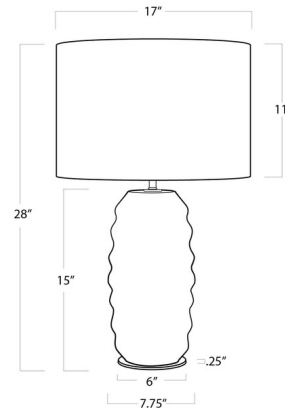

Description

The Ola Table Lamp has been expertly crafted by artisan hands to achieve the natural, organic look of true earthenware. Finished with a hand-applied, matte glaze that produces various shades of earthen brown and tan. The coloring and distressing is further enhanced by the natural, repeating curves that make up the lamp's body. Finished with an aged brass metal disc at the base and drum shade in natural linen at the top, the Ola is the perfect lamp to add to a space that welcomes the imperfect beauty of nature. 3-way on/off cast turn knob on socket. CSA and UL listed.

Shown in brown / white

Specifications

COLOR	White
BODY FINISH	Brown
WATTAGE	15W
DIMMER	Included
DIMENSIONS	17"W x 28"H x 17"D
BULB NOT INCLUDED	1 x A19 3-Way/Medium (E26)/15W/120V LED
COUNTRY OF ORIGIN	China

Technical Information

PRODUCT DIMENSIONS	Cord Length: 96"
--------------------	------------------

CLICK TO VIEW PRODUCT

Notes: