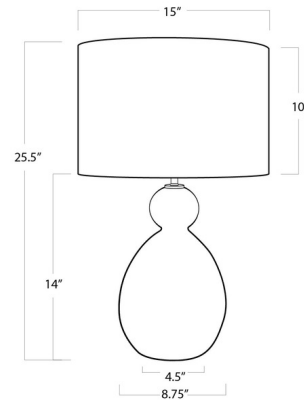

### Specifications

COLOR	White
BODY FINISH	Brown
WATTAGE	15W
DIMMER	Included
DIMENSIONS	15"W x 25.5"H x 15"D
BULB NOT INCLUDED	1 x A19 3-Way/Medium (E26)/15W/120V LED
COUNTRY OF ORIGIN	China

### Technical Information

PRODUCT DIMENSIONS	Cord Length: 96"
--------------------	------------------

CLICK TO VIEW PRODUCT

Notes: