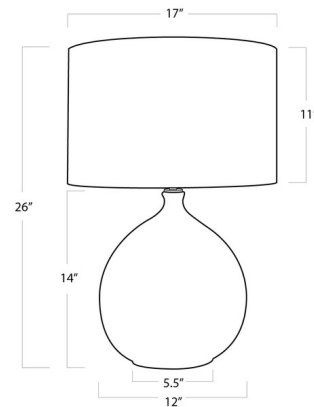

By Regina Andrew

Description

The Dover Table Lamp is a versatile piece that lends to the aesthetic from coastal to modern. Beautiful earthy tones, natural texture and a curve shape complete the Dover's ceramic body while a crisp Natural Linen shade tops off the design. 3-way on/off cast turn knob on socket. CSA and UL listed.

Shown in brown / white

Specifications

COLOR White
BODY FINISH Brown
WATTAGE 15W
DIMMER Included
DIMENSIONS 17"W x 26"H x 17"D
BULB NOT INCLUDED 1 x A19 3-Way/Medium (E26)/15W/120V LED
COUNTRY OF ORIGIN China

Technical Information

PRODUCT DIMENSIONS Cord Length: 96"

CLICK TO VIEW PRODUCT

Notes: