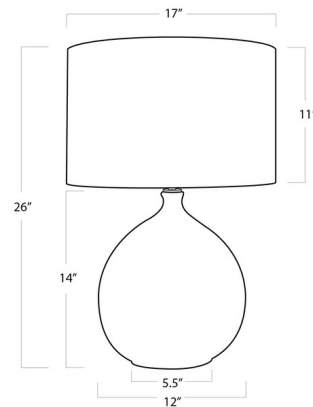

By Regina Andrew

Description

The Dover Table Lamp is a versatile piece that lends to the aesthetic from coastal to modern. Beautiful earthy tones, natural texture and a curve shape complete the Dover's ceramic body while a crisp Natural Linen shade tops off the design. 3-way on/off cast turn knob on socket. CSA and UL listed.

Shown in brown / white

Specifications

COLOR White
BODY FINISH Brown
WATTAGE 15W
DIMMER Included
DIMENSIONS 17"W x 26"H x 17"D
BULB NOT INCLUDED 1 x A19 3-Way/Medium (E26)/15W/120V LED
COUNTRY OF ORIGIN China

Technical Information

PRODUCT DIMENSIONS Cord Length: 96"

CLICK TO VIEW PRODUCT

Notes: