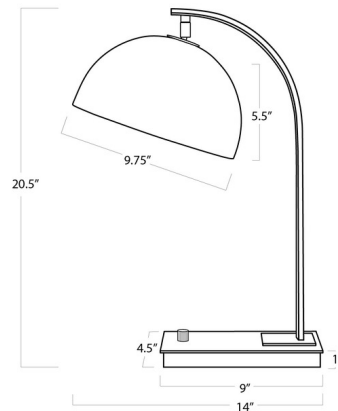

By Regina Andrew

Description

The Otto Floor Lamp has a modern silhouette that is accented with sleek design elements like its swiveling, matching metal shade and arching neck. Whether placed in the corner of a room, beside a reading nook or home office, this versatile floor lamp provides high style with the functionality of directional lighting. On/off dimming switch on base. ETL listed.

Shown in oil rubbed bronze

Specifications

COLOR	N/A
BODY FINISH	Oil Rubbed Bronze
WATTAGE	40W
DIMMER	Included
DIMENSIONS	9.75"W x 20.5"H x 14"D
BULB NOT INCLUDED	1 x A19/Medium (E26)/40W/120V Incandescent
OTHER BULB OPTIONS	1 x A19/Medium (E26)/120V LED
COUNTRY OF ORIGIN	China