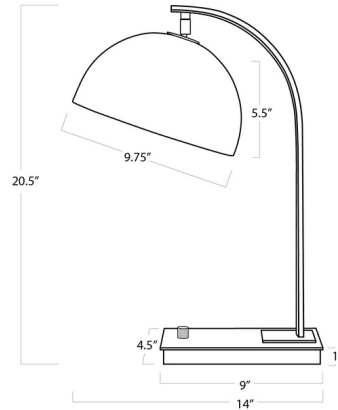

By Regina Andrew

Description

The Otto Floor Lamp has a modern silhouette that is accented with sleek design elements like its swiveling, matching metal shade and arching neck. Whether placed in the corner of a room, beside a reading nook or home office, this versatile floor lamp provides high style with the functionality of directional lighting. On/off dimming switch on base. ETL listed.

Shown in oil rubbed bronze

Specifications

| | |
|--------------------|--|
| COLOR | N/A |
| BODY FINISH | Oil Rubbed Bronze |
| WATTAGE | 40W |
| DIMMER | Included |
| DIMENSIONS | 9.75"W x 20.5"H x 14"D |
| BULB NOT INCLUDED | 1 x A19/Medium (E26)/40W/120V Incandescent |
| OTHER BULB OPTIONS | 1 x A19/Medium (E26)/120V LED |
| COUNTRY OF ORIGIN | China |