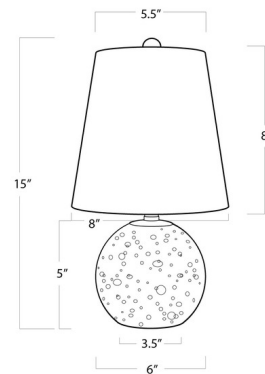

Description

The Bulle Table Lamp has an alluring surprise element in thanks to its classic spherical silhouette and crystal body. Organic bubbles are suspended within the clear crystal body of the Bulle Mini Lamp. Simple, elegant detailing completes the piece in the form of a natural brass neck and ball finial that sits atop a crisp, tapered natural linen shade. The Bulle is the perfect lamp for a bedside table, small end table or to give illumination to a shelf or display. On/off in-line switch. CSA and UL listed.

Shown in clear / crystal

Specifications

COLOR	Crystal
BODY FINISH	Clear
WATTAGE	5W
DIMMER	N/A
DIMENSIONS	8"W x 15"H x 8"D
BULB NOT INCLUDED	1 x B10/Candelabra (E12)/5W/120V LED
COUNTRY OF ORIGIN	China

Technical Information

PRODUCT DIMENSIONS	Cord Length: 96"
--------------------	------------------

CLICK TO VIEW PRODUCT

Notes: