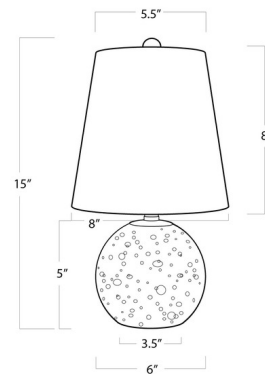

### Description

The Bulle Table Lamp has an alluring surprise element in thanks to its classic spherical silhouette and crystal body. Organic bubbles are suspended within the clear crystal body of the Bulle Mini Lamp. Simple, elegant detailing completes the piece in the form of a natural brass neck and ball finial that sits atop a crisp, tapered natural linen shade. The Bulle is the perfect lamp for a bedside table, small end table or to give illumination to a shelf or display. On/off in-line switch. CSA and UL listed.

### Specifications

COLOR	Crystal
BODY FINISH	Clear
WATTAGE	5W
DIMMER	N/A
DIMENSIONS	8"W x 15"H x 8"D
BULB NOT INCLUDED	1 x B10/Candelabra (E12)/5W/120V LED
COUNTRY OF ORIGIN	China

### Technical Information

PRODUCT DIMENSIONS	Cord Length: 96"
--------------------	------------------

CLICK TO VIEW PRODUCT

Notes: