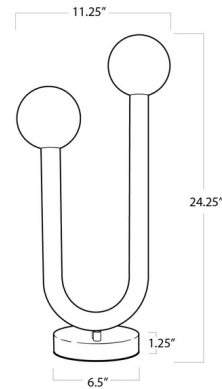

### Description

The Happy Table Lamp is a unique mix of modern and playful. A metal tube frame, cylindrical base and contrasting Matte White glass globes create an elevated take on a playful shape. An asymmetrical charm creates uplifting illumination perfect for an entryway, bedroom or living space. Finished in Oil Rubbed Bronze, Polished Nickel or Natural Brass. Includes dimmer switch. ETL listed.

### Specifications

COLOR . . . . . Matte White  
BODY FINISH . . . . . Natural Brass  
WATTAGE . . . . . 8W  
DIMMER . . . . . Included  
DIMENSIONS . . . . . 11.25"W x 24.5"H x 11.25"D  
BULB INCLUDED . . . . . 2 x JCD/G9/4W/120V LED  
COUNTRY OF ORIGIN . . . . . China

### Technical Information

PRODUCT DIMENSIONS . . . . . Cord Length: 96"

CLICK TO VIEW PRODUCT

Notes: