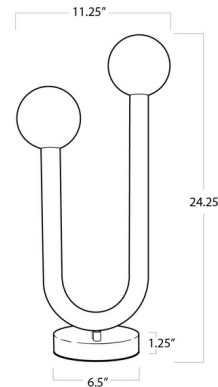

### Description

The Happy Table Lamp is a unique mix of modern and playful. A metal tube frame, cylindrical base and contrasting Matte White glass globes create an elevated take on a playful shape. An asymmetrical charm creates uplifting illumination perfect for an entryway, bedroom or living space. Finished in Oil Rubbed Bronze, Polished Nickel or Natural Brass. Includes dimmer switch. ETL listed.

### Specifications

COLOR	Matte White
BODY FINISH	Natural Brass
WATTAGE	8W
DIMMER	Included
DIMENSIONS	11.25"W x 24.5"H x 11.25"D
BULB INCLUDED	2 x JCD/G9/4W/120V LED
COUNTRY OF ORIGIN	China

### Technical Information

PRODUCT DIMENSIONS	Cord Length: 96"
--------------------	------------------

CLICK TO VIEW PRODUCT

Notes: