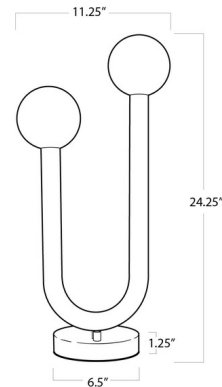

By Regina Andrew

Description

The Happy Table Lamp is a unique mix of modern and playful. A metal tube frame, cylindrical base and contrasting Matte White glass globes create an elevated take on a playful shape. An asymmetrical charm creates uplifting illumination perfect for an entryway, bedroom or living space. Finished in Oil Rubbed Bronze, Polished Nickel or Natural Brass. Includes dimmer switch. ETL listed.

Shown in oil rubbed bronze / matte white

Specifications

COLOR	Matte White
BODY FINISH	Oil Rubbed Bronze
WATTAGE	8W
DIMMER	Included
DIMENSIONS	11.25"W x 24.5"H x 11.25"D
BULB NOT INCLUDED	2 x JCD/G9/4W/120V LED
COUNTRY OF ORIGIN	China