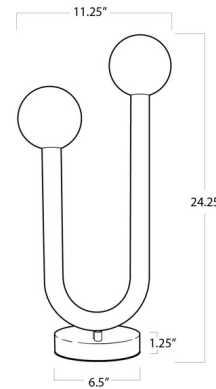

By Regina Andrew

Description

The Happy Table Lamp is a unique mix of modern and playful. A metal tube frame, cylindrical base and contrasting Matte White glass globes create an elevated take on a playful shape. An asymmetrical charm creates uplifting illumination perfect for an entryway, bedroom or living space. Finished in Oil Rubbed Bronze, Polished Nickel or Natural Brass. Includes dimmer switch. ETL listed.

Shown in polished nickel / matte white

Specifications

COLOR	Matte White
BODY FINISH	Polished Nickel
WATTAGE	8W
DIMMER	Included
DIMENSIONS	11.25"W x 24.5"H x 11.25"D
BULB NOT INCLUDED	2 x JCD/G9/4W/120V LED
COUNTRY OF ORIGIN	China