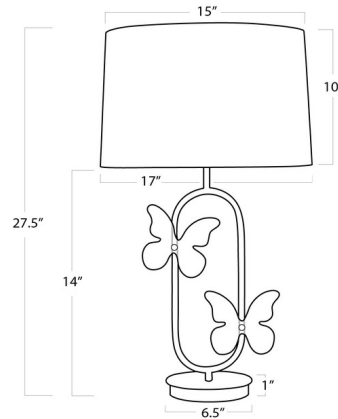

By Regina Andrew

Description

The Monarch Table Lamp delicate looking steel frame dusted in a light gold leaf finish is set set off by two clear glass butterflies. The asymmetrical, texturally dappled butterflies dance on the oval frame while glimmering with any light they catch. The Monarch Oval Table Lamp is a stunning mix of whimsy and glam perfect for a bedroom or living space. On/off cast turn knob on socket. CSA and UL listed.

Shown in gold leaf / white

Specifications

COLOR White
BODY FINISH Gold Leaf
WATTAGE 15W
DIMMER Included
DIMENSIONS 17"W x 27.5"H
BULB NOT INCLUDED 1 x A19/Medium (E26)/15W/120V LED
COUNTRY OF ORIGIN China

Technical Information

PRODUCT DIMENSIONS Cord Length: 96"

CLICK TO VIEW PRODUCT

Notes: