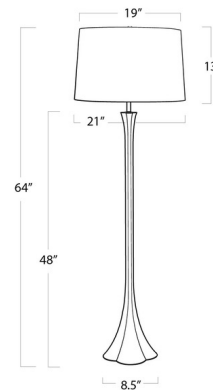

### Specifications

COLOR . . . . . White  
BODY FINISH . . . . . Gold Leaf  
WATTAGE . . . . . 150W  
DIMMER . . . . . Included  
DIMENSIONS . . . . . 21"W x 64"H x 21"D  
BULB NOT INCLUDED . . . . . 1 x A19 3-Way/Medium (E26)/150W/120V Incandescent  
OTHER BULB OPTIONS . . . . . 1 x A19 3-Way/Medium (E26)/120V LED  
COUNTRY OF ORIGIN . . . . . China

### Technical Information

PRODUCT DIMENSIONS . . . . . Cord Length: 120"

Shown in gold leaf / white

CLICK TO VIEW PRODUCT

Notes: