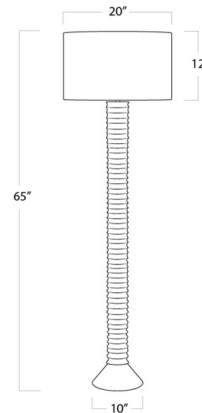

### Specifications

COLOR	White
BODY FINISH	White
WATTAGE	150W
DIMMER	Included
DIMENSIONS	20"W x 65"H x 20"D
BULB NOT INCLUDED	1 x A19 3-Way/Medium (E26)/150W/120V Incandescent
OTHER BULB OPTIONS	1 x A19 3-Way/Medium (E26)/120V LED
COUNTRY OF ORIGIN	India

### Technical Information

PRODUCT DIMENSIONS	Cord Length: 96"
--------------------	------------------

Shown in white / white

CLICK TO VIEW PRODUCT

Notes: