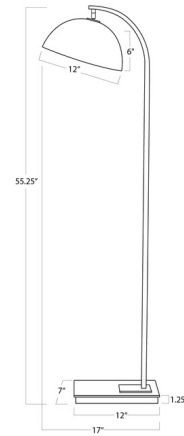

### Description

The Otto Floor Lamp has a modern silhouette that is accented with sleek design elements like its swiveling, matching metal shade and arching neck. Whether placed in the corner of a room, beside a reading nook or home office, this versatile floor lamp provides high style with the functionality of directional lighting. Finished in Polished Nickel, Natural Brass or Oil Rubbed Bronze. On/off in-line switch. ETL listed.

### Specifications

COLOR	N/A
BODY FINISH	Polished Nickel
WATTAGE	60W
DIMMER	Not Included
DIMENSIONS	12"W x 55.25"H x 17"D
BULB NOT INCLUDED	1 x A19/Medium (E26)/60W/120V Incandescent
OTHER BULB OPTIONS	1 x A19/Medium (E26)/120V LED
COUNTRY OF ORIGIN	China

### Technical Information

PRODUCT DIMENSIONS	Cord Length: 96"
--------------------	------------------

Shown in polished nickel

CLICK TO VIEW PRODUCT

Notes: