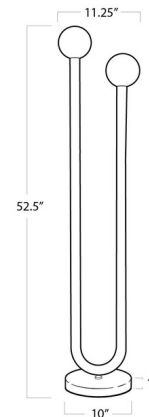

Description

The Happy Floor Lamp is a unique mix of modern and playful. A metal tube frame, cylindrical base and contrasting Matte White glass globes create an elevated take on a playful shape. An asymmetrical charm creates uplifting illumination perfect for an entryway, bedroom or living space. Finished in Oil Rubbed Bronze, Polished Nickel or Natural Brass. ETL listed.

Specifications

COLOR Matte White
BODY FINISH Natural Brass
WATTAGE 8W
DIMMER Not Included
DIMENSIONS 10"W x 52.5"H x 10"D
BULB INCLUDED 2 x JCD/G9/4W/120V LED
COUNTRY OF ORIGIN China

Technical Information

PRODUCT DIMENSIONS Cord Length: 96"

Shown in natural brass / matte white

CLICK TO VIEW PRODUCT

Notes: