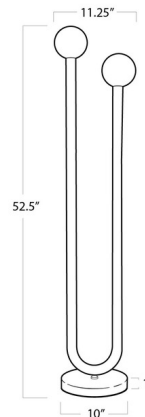

By Regina Andrew

Description

The Happy Floor Lamp is a unique mix of modern and playful. A metal tube frame, cylindrical base and contrasting Matte White glass globes create an elevated take on a playful shape. An asymmetrical charm creates uplifting illumination perfect for an entryway, bedroom or living space. Finished in Oil Rubbed Bronze, Polished Nickel or Natural Brass. ETL listed.

Specifications

COLOR Matte White
BODY FINISH Natural Brass
WATTAGE 8W
DIMMER Not Included
DIMENSIONS 10"W x 52.5"H x 10"D
BULB INCLUDED 2 x JCD/G9/4W/120V LED
COUNTRY OF ORIGIN China

Technical Information

PRODUCT DIMENSIONS Cord Length: 96"

Shown in natural brass / matte white

CLICK TO VIEW PRODUCT

Notes: