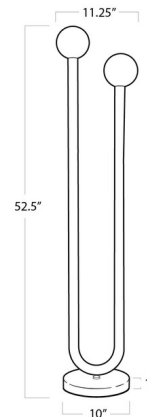

By Regina Andrew

Description

The Happy Floor Lamp is a unique mix of modern and playful. A metal tube frame, cylindrical base and contrasting Matte White glass globes create an elevated take on a playful shape. An asymmetrical charm creates uplifting illumination perfect for an entryway, bedroom or living space. Finished in Oil Rubbed Bronze, Polished Nickel or Natural Brass. ETL listed.

Shown in polished nickel / matte white

Specifications

COLOR	Matte White
BODY FINISH	Polished Nickel
WATTAGE	8W
DIMMER	Not Included
DIMENSIONS	10"W x 52.5"H x 10"D
BULB INCLUDED	2 x JCD/G9/4W/120V LED
COUNTRY OF ORIGIN	China