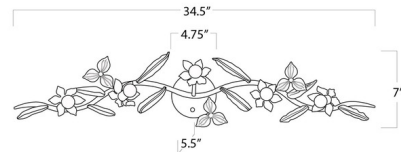

Shown in brass

Specifications

COLOR	N/A
BODY FINISH	Brass
WATTAGE	300W
DIMMER	Standard 120V
DIMENSIONS	34.5"W x 7"H x 5.5"D
BULB NOT INCLUDED	5 x B10/Candelabra (E12)/60W/120V Incandescent
OTHER BULB OPTIONS	5 x B10/Candelabra (E12)/120V LED 5 x G16.5/Candelabra (E12)/120V Incandescent 5 x G16.5/Candelabra (E12)/120V LED
COUNTRY OF ORIGIN	China