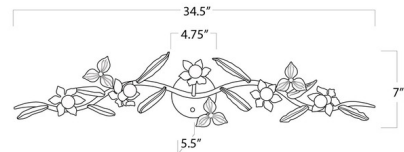

By Regina Andrew

Description

The Trillium Wall Sconce achieves a vintage style through its Old World elegance and rustic charm. Cast and gilded in a Natural Brass, the Trillium's ornate design is perfect for the powder room. UL listed.

Shown in brass

Specifications

COLOR	N/A
BODY FINISH	Brass
WATTAGE	300W
DIMMER	Standard 120V
DIMENSIONS	34.5"W x 7"H x 5.5"D
BULB NOT INCLUDED	5 x B10/Candelabra (E12)/60W/120V Incandescent
OTHER BULB OPTIONS	5 x B10/Candelabra (E12)/120V LED 5 x G16.5/Candelabra (E12)/120V Incandescent 5 x G16.5/Candelabra (E12)/120V LED
COUNTRY OF ORIGIN	China

Technical Information

PRODUCT DIMENSIONS	Backplate: 4.75" dia
--------------------	----------------------

CLICK TO VIEW PRODUCT

Notes: