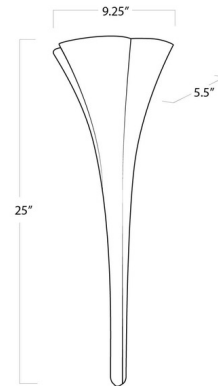

By Regina Andrew

Description

The Lillian Wall Sconce is an Art Deco charmer. Its trumpet-style silhouette and gilded finish supplies glamour with a vintage feel in any space that needs a little glamour. Install multiples along a hallway for a dramatic scene. UL listed.

Specifications

COLOR	N/A
BODY FINISH	Gold Leaf
WATTAGE	40W
DIMMER	Standard 120V
DIMENSIONS	9.25"W x 25"H x 5.5"D
BULB NOT INCLUDED	1 x B10/Candelabra (E12)/40W/120V Incandescent
OTHER BULB OPTIONS	1 x B10/Candelabra (E12)/120V LED
COUNTRY OF ORIGIN	China

Technical Information

PRODUCT DIMENSIONS	Backplate: 6.3" x 5.8" x .7"
--------------------	------------------------------

Shown in gold leaf

CLICK TO VIEW PRODUCT

Notes: