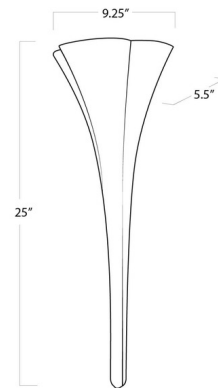

By Regina Andrew

Description

The Lillian Wall Sconce is an Art Deco charmer. Its trumpet-style silhouette and gilded finish supplies glamour with a vintage feel in any space that needs a little glamour. Install multiples along a hallway for a dramatic scene. UL listed.

Specifications

COLOR N/A
BODY FINISH Gold Leaf
WATTAGE 40W
DIMMER Standard 120V
DIMENSIONS 9.25"W x 25"H x 5.5"D
BULB NOT INCLUDED 1 x B10/Candelabra (E12)/40W/120V Incandescent
OTHER BULB OPTIONS 1 x B10/Candelabra (E12)/120V LED
COUNTRY OF ORIGIN China

Technical Information

PRODUCT DIMENSIONS Backplate: 6.3" x 5.8" x .7"

Shown in gold leaf

CLICK TO VIEW PRODUCT

Notes: