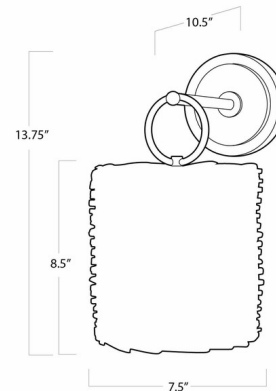

Shown in oil rubbed bronze / rattan

Specifications

COLOR	Rattan
BODY FINISH	Oil Rubbed Bronze
WATTAGE	60W
DIMMER	Standard 120V
DIMENSIONS	7.5"W x 13.75"H x 10.5"D
BULB NOT INCLUDED	1 x A19/Medium (E26)/60W/120V Incandescent
OTHER BULB OPTIONS	1 x A19/Medium (E26)/120V LED
COUNTRY OF ORIGIN	China