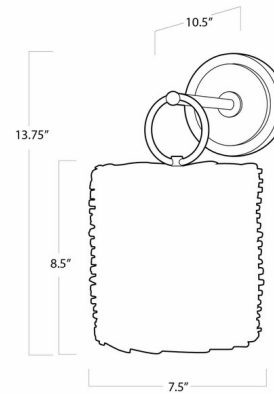

### Specifications

COLOR	Rattan
BODY FINISH	Polished Nickel
WATTAGE	60W
DIMMER	Standard 120V
DIMENSIONS	7.5"W x 13.75"H x 10.5"D
BULB NOT INCLUDED	1 x A19/Medium (E26)/60W/120V Incandescent
OTHER BULB OPTIONS	1 x A19/Medium (E26)/120V LED
COUNTRY OF ORIGIN	China

### Technical Information

PRODUCT DIMENSIONS	Backplate: 5" Dia.
--------------------	--------------------

CLICK TO VIEW PRODUCT

Notes: