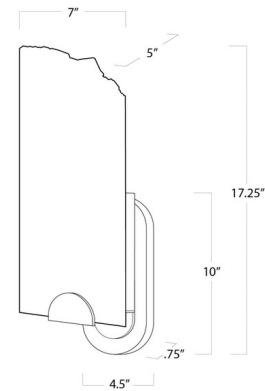

Shown in brass / alabaster

Specifications

COLOR	Alabaster
BODY FINISH	Brass
WATTAGE	60W
DIMMER	Standard 120V
DIMENSIONS	7"W x 17.25"H x 5"D
BULB NOT INCLUDED	1 x B10/Candelabra (E12)/60W/120V Incandescent
OTHER BULB OPTIONS	1 x B10/Candelabra (E12)/120V LED
COUNTRY OF ORIGIN	China

CLICK TO VIEW PRODUCT

Notes: