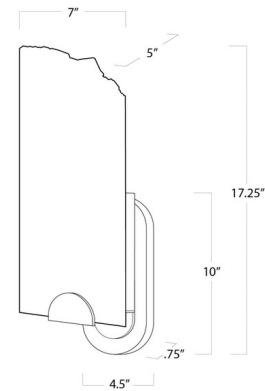

### Specifications

COLOR	Alabaster
BODY FINISH	Brass
WATTAGE	60W
DIMMER	Standard 120V
DIMENSIONS	7"W x 17.25"H x 5"D
BULB NOT INCLUDED	1 x B10/Candelabra (E12)/60W/120V Incandescent
OTHER BULB OPTIONS	1 x B10/Candelabra (E12)/120V LED
COUNTRY OF ORIGIN	China