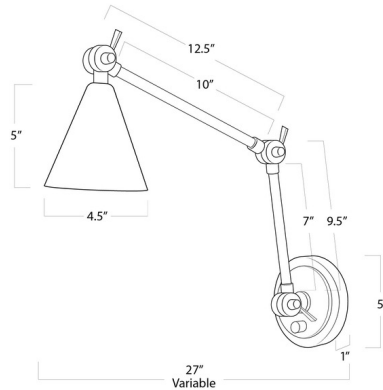

By Regina Andrew

Description

The Sal Task Wall Sconce is a modern take on an industrial, utilitarian design. Clean lines are composed of Steel, and a classic industrial design takes new heights with the shimmering finished available - Oil Rubbed Bronze, Polished Nickel or Natural Brass. An adjustable arms make this a great sconce for bedrooms, kitchens, or a library. ETL listed.

Specifications

COLOR N/A
BODY FINISH Natural Brass
WATTAGE 4W
DIMMER Standard 120V
DIMENSIONS 5"W x 9.5"H x 27"D
BULB NOT INCLUDED 1 x B10/Candelabra (E12)/4W/120V LED
COUNTRY OF ORIGIN China

Shown in natural brass