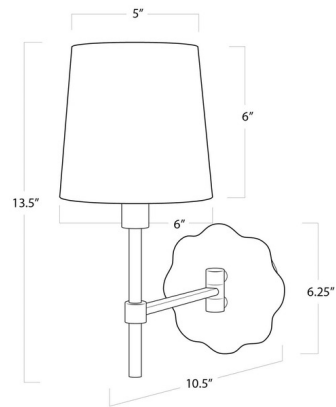

By Regina Andrew

Description

The Mia Wall Sconce combines Alabaster and Natural Brass for a femininely sophisticated light. The scalloped edge of the alabaster backplate is soft and subtle, and the arm's clean lines and long tail provide structure. Install this classic sconce to either side of a bed to provide adjustable task lighting. Hinge allows for the user to rotate the lamp to their preferred spot. ETL listed.

Shown in natural brass / alabaster

Specifications

COLOR	Alabaster
BODY FINISH	Natural Brass
WATTAGE	40W
DIMMER	Standard 120V
DIMENSIONS	6"W x 13.5"H x 10.5"D
BULB NOT INCLUDED	1 x B10/Candelabra (E12)/40W/120V Incandescent
OTHER BULB OPTIONS	1 x B10/Candelabra (E12)/120V LED
COUNTRY OF ORIGIN	China