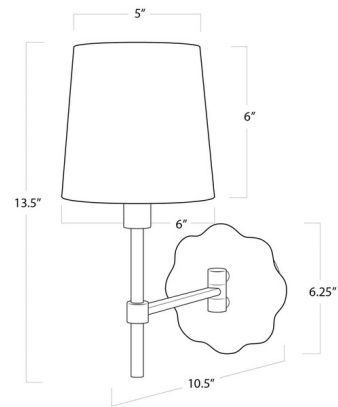

By Regina Andrew

Description

The Mia Wall Sconce combines Alabaster and Natural Brass for a femininely sophisticated light. The scalloped edge of the alabaster backplate is soft and subtle, and the arm's clean lines and long tail provide structure. Install this classic sconce to either side of a bed to provide adjustable task lighting. Hinge allows for the user to rotate the lamp to their preferred spot. ETL listed.

Shown in natural brass / alabaster

Specifications

COLOR	Alabaster
BODY FINISH	Natural Brass
WATTAGE	40W
DIMMER	Standard 120V
DIMENSIONS	6"W x 13.5"H x 10.5"D
BULB NOT INCLUDED	1 x B10/Candelabra (E12)/40W/120V Incandescent
OTHER BULB OPTIONS	1 x B10/Candelabra (E12)/120V LED
COUNTRY OF ORIGIN	China