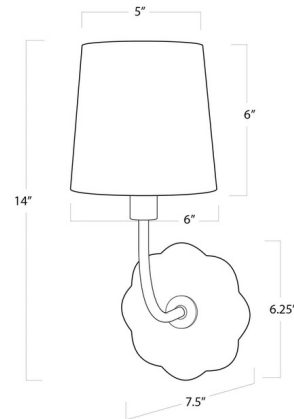

### Description

The Camilla Wall Sconce combines Alabaster and Natural Brass for a femininely sophisticated light. The scalloped edge of the Alabaster backplate is soft and subtle, and the arm's sleek curves and long tail provide structure. Install this classic sconce in a bathroom or bedroom. ETL listed.

### Specifications

COLOR	White
BODY FINISH	Brass
WATTAGE	40W
DIMMER	Standard 120V
DIMENSIONS	6"W x 14"H x 7.5"D
BULB NOT INCLUDED	1 x B10/Candelabra (E12)/40W/120V Incandescent
OTHER BULB OPTIONS	1 x B10/Candelabra (E12)/120V LED
COUNTRY OF ORIGIN	China