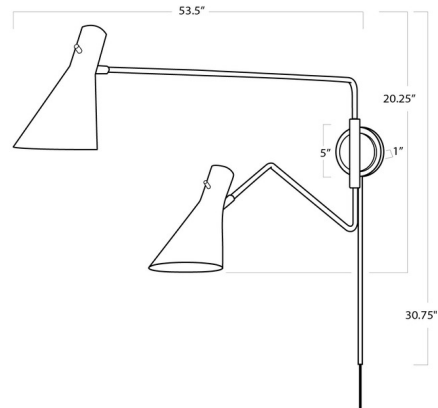

By Regina Andrew

Description

The Spyder Plug-In Wall Sconce adds a modern statement through its colorway and sleek, versatile profile. Spyder's two adjustable arms are each unique in shape, creating a clean, sculptural aesthetic. Place on any wall that needs directional or task lighting, from living room to office to bedroom. On/off dimming switch located on lamp. ETL listed.

Shown in brass / white

Specifications

COLOR	White
BODY FINISH	Brass
WATTAGE	80W
DIMMER	Included
DIMENSIONS	5"W x 30.75"H
BULB NOT INCLUDED	2 x A19/Medium (E26)/40W/120V Incandescent
OTHER BULB OPTIONS	2 x A19/Medium (E26)/120V LED