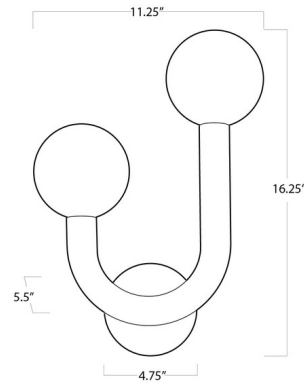

### Description

The Happy Wall Sconce is a unique mix of modern and playful. A metal tube frame, cylindrical base and contrasting Matte White glass globes create an elevated take on a playful shape. An asymmetrical charm creates uplifting illumination perfect for an entryway, bedroom or living space.

### Specifications

COLOR	Matte White
BODY FINISH	Oil Rubbed Bronze
WATTAGE	8W
DIMMER	Standard 120V
DIMENSIONS	11.25"W x 16.25"H x 5.5"D
BULB NOT INCLUDED	2 x JCD/G9/4W/120V LED
COUNTRY OF ORIGIN	China

CLICK TO VIEW PRODUCT