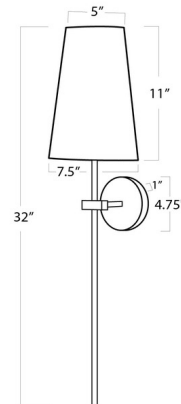

Description

The Toni Wall Sconce brings a clean simplicity to your interior space. The sleek steel frame is complemented by a tall, tapered linen shade that casts a warm glow of light across your room.

Specifications

COLOR White
BODY FINISH Natural Brass
WATTAGE 6W
DIMMER Standard 120V
DIMENSIONS 7.5"W x 32"H x 7.5"D
BULB NOT INCLUDED 1 x A19/Medium (E26)/6W/120V Incandescent
COUNTRY OF ORIGIN China

Technical Information

PRODUCT DIMENSIONS Backplate: 4.75" dia x 1"

Shown in natural brass / white

CLICK TO VIEW PRODUCT

Notes: