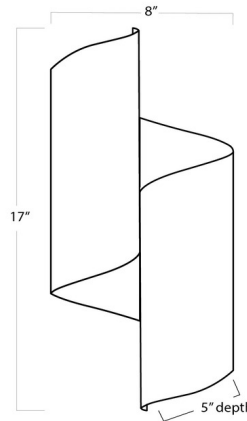

Shown in black / gold

Specifications

COLOR	Gold
BODY FINISH	Black
WATTAGE	80W
DIMMER	Standard 120V
DIMENSIONS	8"W x 17"H x 5"D
BULB NOT INCLUDED	2 x B10/Candelabra (E12)/40W/120V Incandescent
OTHER BULB OPTIONS	2 x B10/Candelabra (E12)/120V LED
COUNTRY OF ORIGIN	China