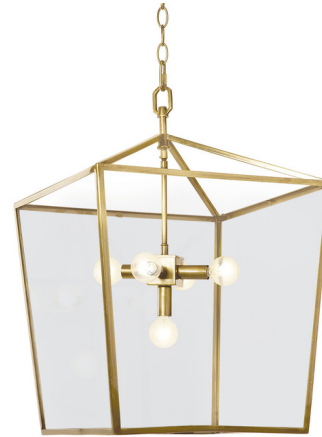

Lightology

lightology.com
866-954-4489
04-23-26

Project: _____

Company: _____

Location: _____ Fixture Type: _____

SPEC #: **RGN982433**

Approved On: _____ Approved By: _____

Camden Lantern Pendant

By Regina Andrew

Description

The Camden Lantern Pendant shines with a timeless elegance in thanks to its refined lantern design. Panes of Clear Glass surround the inner-working of the Camden while a Steel frame holds it all together. Bring depth and structure to your dining room, entryway or kitchen with the Camden.

Shown in natural brass / clear

Specifications

COLOR Clear
BODY FINISH Natural Brass
WATTAGE 240W
DIMMER Standard 120V
DIMENSIONS 16.25"W x 26.25"H x 16.25"D
BULB NOT INCLUDED 4 x G16.5/Candelabra (E12)/60W/120V Incandescent
OTHER BULB OPTIONS 4 x G16.5/Candelabra (E12)/120V LED
COUNTRY OF ORIGIN China