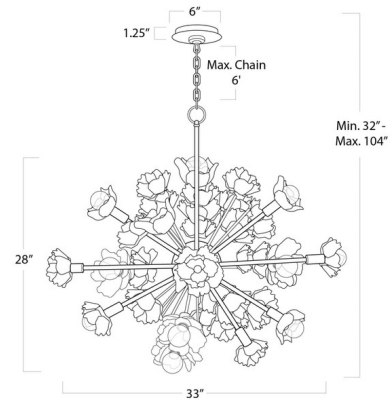

Specifications

COLOR	N/A
BODY FINISH	Gold
WATTAGE	880W
DIMMER	Standard 120V
DIMENSIONS	33"W x 28"H x 33"D
BULB NOT INCLUDED	22 x G16.5/Candelabra (E12)/40W/120V Incandescent
OTHER BULB OPTIONS	22 x B10/Candelabra (E12)/120V LED
COUNTRY OF ORIGIN	China

Technical Information

PRODUCT DIMENSIONS	Max Overall Height: 104"
--------------------	--------------------------

Shown in gold

CLICK TO VIEW PRODUCT

Notes: