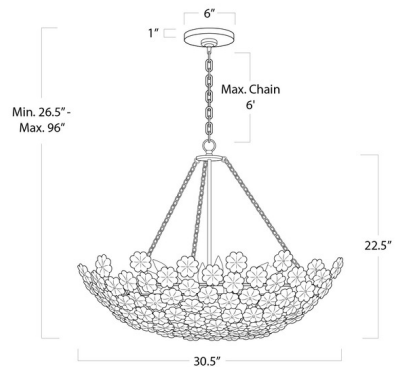

By Regina Andrew

Description

The Charlotte Chandelier brings feminine sophistication to the forefront in thanks to its incredibly beautiful design. Light and airy, the Charlotte's Natural Brass finish shines with glory while the Cast Glass flowers that adorn the piece are filled with fine details. UL listed.

Shown in natural brass / clear

Specifications

COLOR	Clear
BODY FINISH	Natural Brass
WATTAGE	720W
DIMMER	Standard 120V
DIMENSIONS	30.5"W x 22.5"H x 30.5"D
BULB NOT INCLUDED	12 x B10/Candelabra (E12)/60W/120V Incandescent
OTHER BULB OPTIONS	12 x B10/Candelabra (E12)/120V LED
COUNTRY OF ORIGIN	China

Technical Information

PRODUCT DIMENSIONS	Max Overall Height: 96"
--------------------	-------------------------

CLICK TO VIEW PRODUCT

Notes: