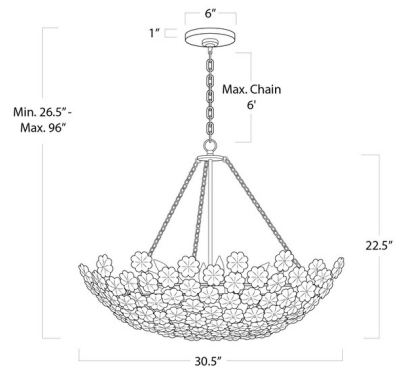

Description

The Charlotte Chandelier brings feminine sophistication to the forefront in thanks to its incredibly beautiful design. Light and airy, the Charlotte's Natural Brass finish shines with glory while the Cast Glass flowers that adorn the piece are filled with fine details. UL listed.

Specifications

COLOR	Clear
BODY FINISH	Natural Brass
WATTAGE	720W
DIMMER	Standard 120V
DIMENSIONS	30.5"W x 22.5"H x 30.5"D
BULB NOT INCLUDED	12 x B10/Candelabra (E12)/60W/120V Incandescent
OTHER BULB OPTIONS	12 x B10/Candelabra (E12)/120V LED
COUNTRY OF ORIGIN	China

Technical Information

PRODUCT DIMENSIONS	Max Overall Height: 96"
--------------------	-------------------------

Shown in natural brass / clear

CLICK TO VIEW PRODUCT

Notes: