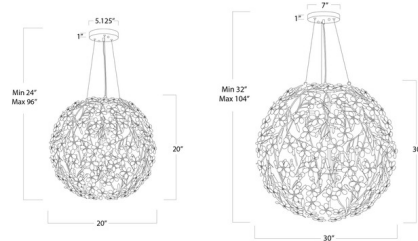

Shown in gold leaf / crystal

Specifications

COLOR Crystal
BODY FINISH Gold Leaf
WATTAGE 360W
DIMMER Standard 120V
DIMENSIONS 20"W x 24"H x 20"D
BULB NOT INCLUDED 6 x B10/Candelabra (E12)/60W/120V Incandescent
OTHER BULB OPTIONS 6 x B10/Candelabra (E12)/120V LED
COUNTRY OF ORIGIN China