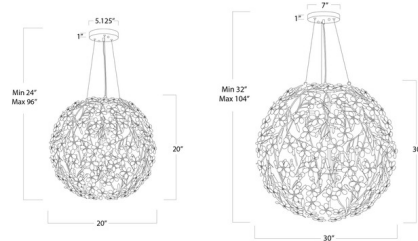

Shown in gold leaf / crystal

Specifications

COLOR	Crystal
BODY FINISH	Gold Leaf
WATTAGE	360W
DIMMER	Standard 120V
DIMENSIONS	20"W x 24"H x 20"D
BULB NOT INCLUDED	6 x B10/Candelabra (E12)/60W/120V Incandescent
OTHER BULB OPTIONS	6 x B10/Candelabra (E12)/120V LED
COUNTRY OF ORIGIN	China