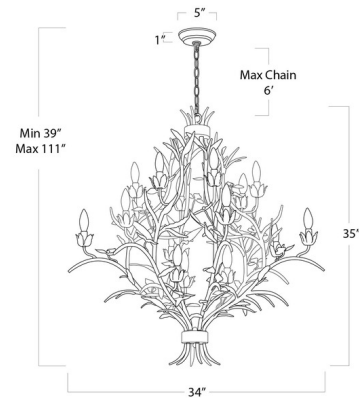

### Specifications

COLOR . . . . . N/A  
BODY FINISH . . . . . Brass  
WATTAGE . . . . . 900W  
DIMMER . . . . . Standard 120V  
DIMENSIONS . . . . . 34"W x 35"H x 34"D  
BULB NOT INCLUDED . . . . . 15 x B10/Candelabra (E12)/60W/120V Incandescent  
OTHER BULB OPTIONS . . . . . 15 x B10/Candelabra (E12)/120V LED  
COUNTRY OF ORIGIN . . . . . China

### Technical Information

PRODUCT DIMENSIONS . . . . . Max Overall Height: 111"

Shown in brass

CLICK TO VIEW PRODUCT

Notes: