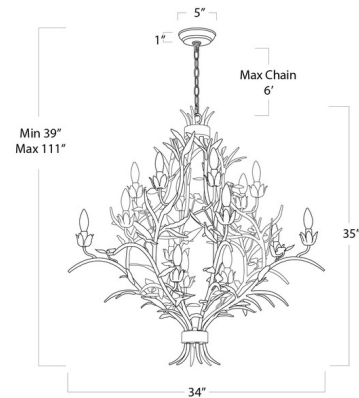

Specifications

COLOR	N/A
BODY FINISH	Brass
WATTAGE	900W
DIMMER	Standard 120V
DIMENSIONS	34"W x 35"H x 34"D
BULB NOT INCLUDED	15 x B10/Candelabra (E12)/60W/120V Incandescent
OTHER BULB OPTIONS	15 x B10/Candelabra (E12)/120V LED
COUNTRY OF ORIGIN	China

Technical Information

PRODUCT DIMENSIONS	Max Overall Height: 111"
--------------------	--------------------------

Shown in brass

CLICK TO VIEW PRODUCT

Notes: