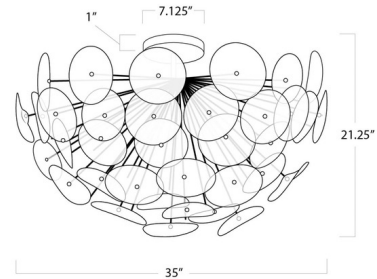

Specifications

COLOR Clear
BODY FINISH Natural Brass
WATTAGE 300W
DIMMER Standard 120V
DIMENSIONS 35"W x 21.25"H x 35"D
BULB NOT INCLUDED 5 x B10/Candelabra (E12)/60W/120V Incandescent
OTHER BULB OPTIONS 5 x B10/Candelabra (E12)/120V LED
COUNTRY OF ORIGIN China

Technical Information

PRODUCT DIMENSIONS Canopy: 7" diameter x 1"H

Notes:

Shown in natural brass / clear

CLICK TO VIEW PRODUCT