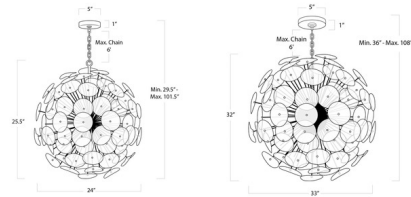

By Regina Andrew

Description

The Poppy Glass Chandelier creates a glamorous modern statement in your dining room or master bath. A stunning sputnik-style orb chandelier, the Poppy Glass's candelabra bulbs provide beautiful ambient illumination through undulating clear glass discs, both affixed to natural brass rods of varying lengths that provide dimension. Available in Oil Rubbed Bronze with white glass or Satin Brass with clear glass.

Shown in natural brass / clear

Specifications

COLOR	Clear
BODY FINISH	Natural Brass
WATTAGE	540W
DIMMER	Standard 120V
DIMENSIONS	24\"W x 25.5\"H x 24\"D
BULB NOT INCLUDED	9 x B10/Candelabra (E12)/60W/120V Incandescent
OTHER BULB OPTIONS	9 x B10/Candelabra (E12)/120V LED
COUNTRY OF ORIGIN	China

Technical Information

PRODUCT DIMENSIONS	Chain Length: 72"
--------------------	-------------------

CLICK TO VIEW PRODUCT

Notes: