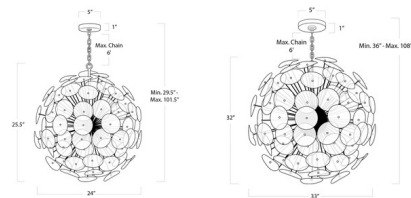

Description

The Poppy Glass Chandelier creates a glamorous modern statement in your dining room or master bath. A stunning sputnik-style orb chandelier, the Poppy Glass's candelabra bulbs provide beautiful ambient illumination through undulating clear glass discs, both affixed to natural brass rods of varying lengths that provide dimension. Available in Oil Rubbed Bronze with white glass or Satin Brass with clear glass.

Shown in natural brass / clear

Specifications

COLOR	Clear
BODY FINISH	Natural Brass
WATTAGE	540W
DIMMER	Standard 120V
DIMENSIONS	24\"W x 25.5\"H x 24\"D
BULB NOT INCLUDED	9 x B10/Candelabra (E12)/60W/120V Incandescent
OTHER BULB OPTIONS	9 x B10/Candelabra (E12)/120V LED
COUNTRY OF ORIGIN	China

Technical Information

PRODUCT DIMENSIONS	Chain Length: 72"
--------------------	-------------------

CLICK TO VIEW PRODUCT

Notes: