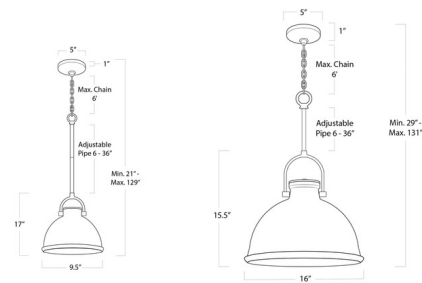

### Description

The Eloise Pendant combines beauty and utility for a classic shape that's perfect for a coastal bungalow or modern farmhouse abode. A timeless ceramic shade is tailored to perfection and offset with Natural Brass details to add a warm contrast. Place the Eloise over your kitchen island to complement your decor. Available in two sizes. Finished in White, Gray or Black. UL listed. NOTE: some size and finish combinations are no longer available.

### Specifications

COLOR . . . . . White  
BODY FINISH . . . . . Brass  
WATTAGE . . . . . 60W  
DIMMER . . . . . Standard 120V  
DIMENSIONS . . . . . 9.5"W x 17"H  
BULB NOT INCLUDED . . . . . 1 x A19/Medium (E26)/60W/120V Incandescent  
OTHER BULB OPTIONS . . . . . 1 x A19/Medium (E26)/120V LED

### Technical Information

PRODUCT DIMENSIONS . . . . . Chain Length: 72"

CLICK TO VIEW PRODUCT

Notes: