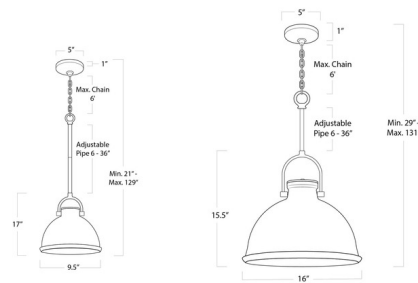

### Description

The Eloise Pendant combines beauty and utility for a classic shape that's perfect for a coastal bungalow or modern farmhouse abode. A timeless ceramic shade is tailored to perfection and offset with Natural Brass details to add a warm contrast. Place the Eloise over your kitchen island to complement your decor. Available in two sizes. Finished in White, Gray or Black. UL listed. NOTE: some size and finish combinations are no longer available.

### Specifications

COLOR	White
BODY FINISH	Brass
WATTAGE	60W
DIMMER	Standard 120V
DIMENSIONS	9.5"W x 17"H
BULB NOT INCLUDED	1 x A19/Medium (E26)/60W/120V Incandescent
OTHER BULB OPTIONS	1 x A19/Medium (E26)/120V LED

### Technical Information

PRODUCT DIMENSIONS	Chain Length: 72"
--------------------	-------------------

CLICK TO VIEW PRODUCT

Notes: