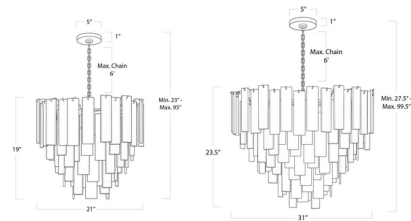

By Regina Andrew

Description

The Glacier Chandelier is a dynamic piece full of movement. Panes of Glass cascade from the metal frame and create a striking look that softly glows once illuminated. Place in the foyer of living room to complete your traditional decor. Note: Due to the weight of the fixture, additional ceiling support is required.

Shown in polished brass / clear

Specifications

COLOR Clear
BODY FINISH Polished Brass
WATTAGE 480W
DIMMER Standard 120V
DIMENSIONS 21\"W x 19\"H
BULB NOT INCLUDED 8 x B10/Candelabra (E12)/60W/120V Incandescent
OTHER BULB OPTIONS 8 x B10/Candelabra (E12)/120V LED
COUNTRY OF ORIGIN China