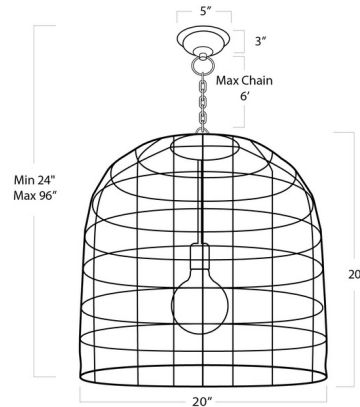

### Specifications

COLOR	N/A
BODY FINISH	Brass
WATTAGE	60W
DIMMER	Standard 120V
DIMENSIONS	20"W x 20"H x 20"D
BULB NOT INCLUDED	1 x Edison Globe/Medium (E26)/60W/120V Incandescent
OTHER BULB OPTIONS	1 x Edison Globe/Medium (E26)/120V LED
COUNTRY OF ORIGIN	India

### Technical Information

PRODUCT DIMENSIONS	Chain Length: 72"
--------------------	-------------------

Shown in brass

CLICK TO VIEW PRODUCT

Notes: