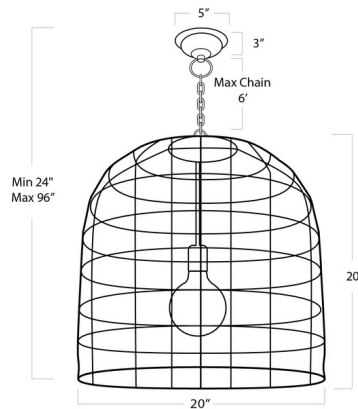

Description

The Fresco Pendant is fabricated of iron that has been expertly fashioned to give a light and airy appearance. The woven metal basket creates interesting light play when lit and functions as a lovely sculptural piece when not. Place this fixture over a dining table, kitchen island or accent a corner of a living room or bedroom with the warm glow of this organic beauty. Finished in Brass or Black. UL listed.

Specifications

COLOR N/A
BODY FINISH Brass
WATTAGE 60W
DIMMER Standard 120V
DIMENSIONS 20"W x 20"H x 20"D
BULB NOT INCLUDED 1 x Edison Globe/Medium (E26)/60W/120V Incandescent
OTHER BULB OPTIONS 1 x Edison Globe/Medium (E26)/120V LED
COUNTRY OF ORIGIN India

Technical Information

PRODUCT DIMENSIONS Chain Length: 72"

Shown in brass

CLICK TO VIEW PRODUCT

Notes: