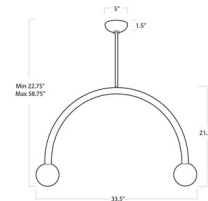

### Description

The Happy Pendant is a unique mix of modern and playful. A metal tube frame, cylindrical base and contrasting Matte White glass globes create an elevated take on a playful shape. An asymmetrical charm creates uplifting illumination perfect for an entryway, bedroom or living space.

### Specifications

COLOR . . . . . Matte White  
BODY FINISH . . . . . Oil Rubbed Bronze  
WATTAGE . . . . . 8W  
DIMMER . . . . . Standard 120V  
DIMENSIONS . . . . . 33.5"W x 21.25"H x 5"D  
BULB NOT INCLUDED . . . . . 2 x JCD/G9/4W/120V LED  
COUNTRY OF ORIGIN . . . . . China