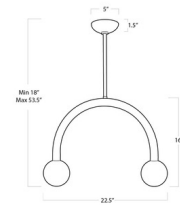

### Description

The Happy Pendant is a unique mix of modern and playful. A metal tube frame, cylindrical base and contrasting Matte White glass globes create an elevated take on a playful shape. An asymmetrical charm creates uplifting illumination perfect for an entryway, bedroom or living space.

### Specifications

COLOR . . . . . Matte White  
BODY FINISH . . . . . Oil Rubbed Bronze  
WATTAGE . . . . . 8W  
DIMMER . . . . . Standard 120V  
DIMENSIONS . . . . . 33.5"W x 21.25"H x 5"D  
BULB NOT INCLUDED . . . . . 2 x JCD/G9/4W/120V LED  
COUNTRY OF ORIGIN . . . . . China