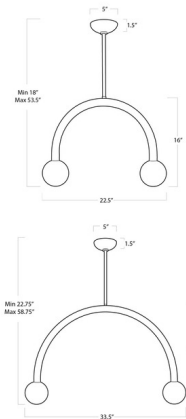

Lightology

lightology.com
866-954-4489
05-25-26

Project: _____

Company: _____

Location: _____ Fixture Type: _____

SPEC #: **RGN982552**

Approved On: _____ Approved By: _____

Happy Pendant By Regina Andrew

Description

The Happy Pendant is a unique mix of modern and playful. A metal tube frame, cylindrical base and contrasting Matte White glass globes create an elevated take on a playful shape. An asymmetrical charm creates uplifting illumination perfect for an entryway, bedroom or living space.

Shown in natural brass / matte white

Specifications

COLOR Matte White
BODY FINISH Natural Brass
WATTAGE 8W
DIMMER Standard 120V
DIMENSIONS 22.5"W x 16"H x 5"D
BULB NOT INCLUDED 2 x JCD/G9/4W/120V LED
COUNTRY OF ORIGIN China