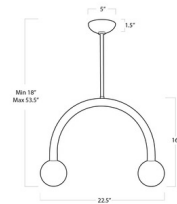

Lightology

lightology.com
866-954-4489
04-13-26

Project: _____

Company: _____

Location: _____ Fixture Type: _____

SPEC #: **RGN982553**

Approved On: _____ Approved By: _____

Happy Pendant By Regina Andrew

Description

The Happy Pendant is a unique mix of modern and playful. A metal tube frame, cylindrical base and contrasting Matte White glass globes create an elevated take on a playful shape. An asymmetrical charm creates uplifting illumination perfect for an entryway, bedroom or living space.

Shown in oil rubbed bronze / matte white

Specifications

COLOR	Matte White
BODY FINISH	Oil Rubbed Bronze
WATTAGE	8W
DIMMER	Standard 120V
DIMENSIONS	22.5"W x 16"H x 5"D
BULB NOT INCLUDED	2 x JCD/G9/4W/120V LED
COUNTRY OF ORIGIN	China