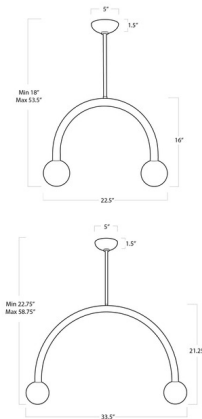

### Description

The Happy Pendant is a unique mix of modern and playful. A metal tube frame, cylindrical base and contrasting Matte White glass globes create an elevated take on a playful shape. An asymmetrical charm creates uplifting illumination perfect for an entryway, bedroom or living space.

### Specifications

COLOR	Matte White
BODY FINISH	Oil Rubbed Bronze
WATTAGE	8W
DIMMER	Standard 120V
DIMENSIONS	22.5"W x 16"H x 5"D
BULB NOT INCLUDED	2 x JCD/G9/4W/120V LED
COUNTRY OF ORIGIN	China

CLICK TO VIEW PRODUCT