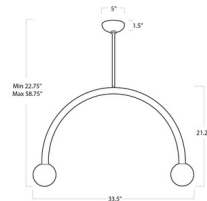

Description

The Happy Pendant is a unique mix of modern and playful. A metal tube frame, cylindrical base and contrasting Matte White glass globes create an elevated take on a playful shape. An asymmetrical charm creates uplifting illumination perfect for an entryway, bedroom or living space.

Shown in oil rubbed bronze / matte white

Specifications

COLOR	Matte White
BODY FINISH	Oil Rubbed Bronze
WATTAGE	8W
DIMMER	Standard 120V
DIMENSIONS	22.5"W x 16"H x 5"D
BULB NOT INCLUDED	2 x JCD/G9/4W/120V LED
COUNTRY OF ORIGIN	China